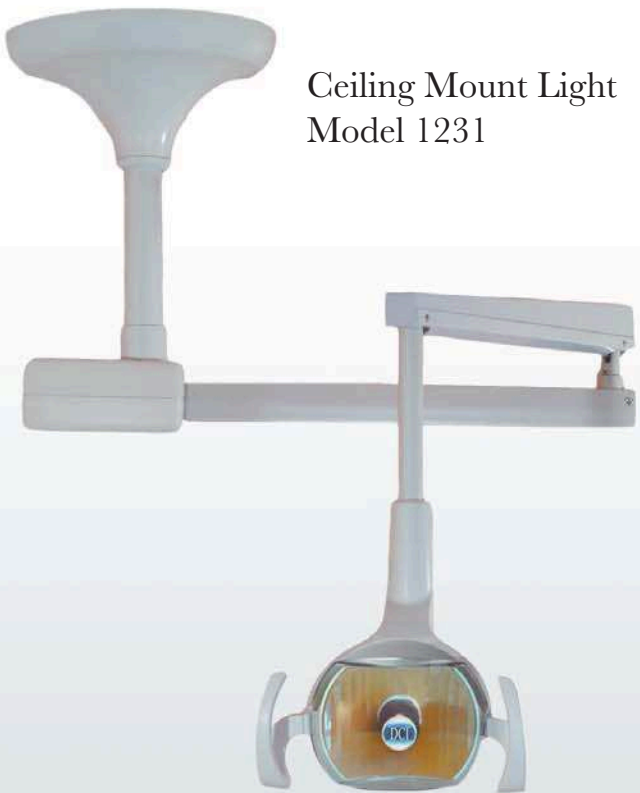

Track Mount Light
Model 1232

Curved Post Light
Model 1244

Ceiling Mount Light
Model 1231

Top Mount Light
Model 1248

Operatory Lights

	Model	1244	1248	1231	1232
Curved Post Light		\$1,450			
Top Mount Light			\$1,430		
Ceiling Mount Light				\$1,895	
Track Mount Light					\$2,450

Standard Features

Input voltage 110V or 220V (specify)	•	•	•	•
--------------------------------------	---	---	---	---

Factory Options

	Part No.	Price				
Replacement bulb	70-17746	\$7.60	•	•	•	•
Replacement shield	70-20289	16.00	•	•	•	•
Replacement reflector	70-22186	275.00	•	•	•	•
48" light post	70-25R185-1	203.00		•		
40" light post	70-30275-1	203.00		•		
Automatic switch	70-52R40S-1	80.00		•	•	•

Clamp on extension kits for OEM Lights available

Call for Specifications

Specifications

Halogen lamp	24 Volts, 150 Watts	•	•	•	•
Input voltage	110V/220V, 60/50 Hz	•	•	•	•
Output voltage	High 19.3V, Low 15V	•	•	•	•
Color temperature	4400° Kelvin	•	•	•	•
Light intensity (Lux)	High 26,900; Low 13,900	•	•	•	•
Focal length	27.6" (70 cm)	•	•	•	•
Illumination area	3.6" x 7.1" at Focal Length, (9 cm x 18 cm)	•	•	•	•
Focal length	27.6" (70 cm)	•	•	•	•
3rd axis light head		•	•	•	•

Ceiling Light Suspension Tube Chart

Ceiling Height	Part No.	Length
7' 6" (2.29 m.)	70-52R269-1	11" (27.94 cm.)
8' (2.44 m.)	70-52R252-1	17" (43.18 cm.)
8' 6" (2.59 m.)	70-52R270-1	23" (58.42 cm.)
9' (2.74 m.)	70-52R271-1	29" (73.66 cm.)
9' 6" (2.9 m.)	70-52R272-1	35" (88.90 cm.)
10' (3.05 m.)	70-52R273-1	41" (104.14 cm.)
10' 6" (3.2 m.)	70-52R274-1	47" (119.38 cm.)